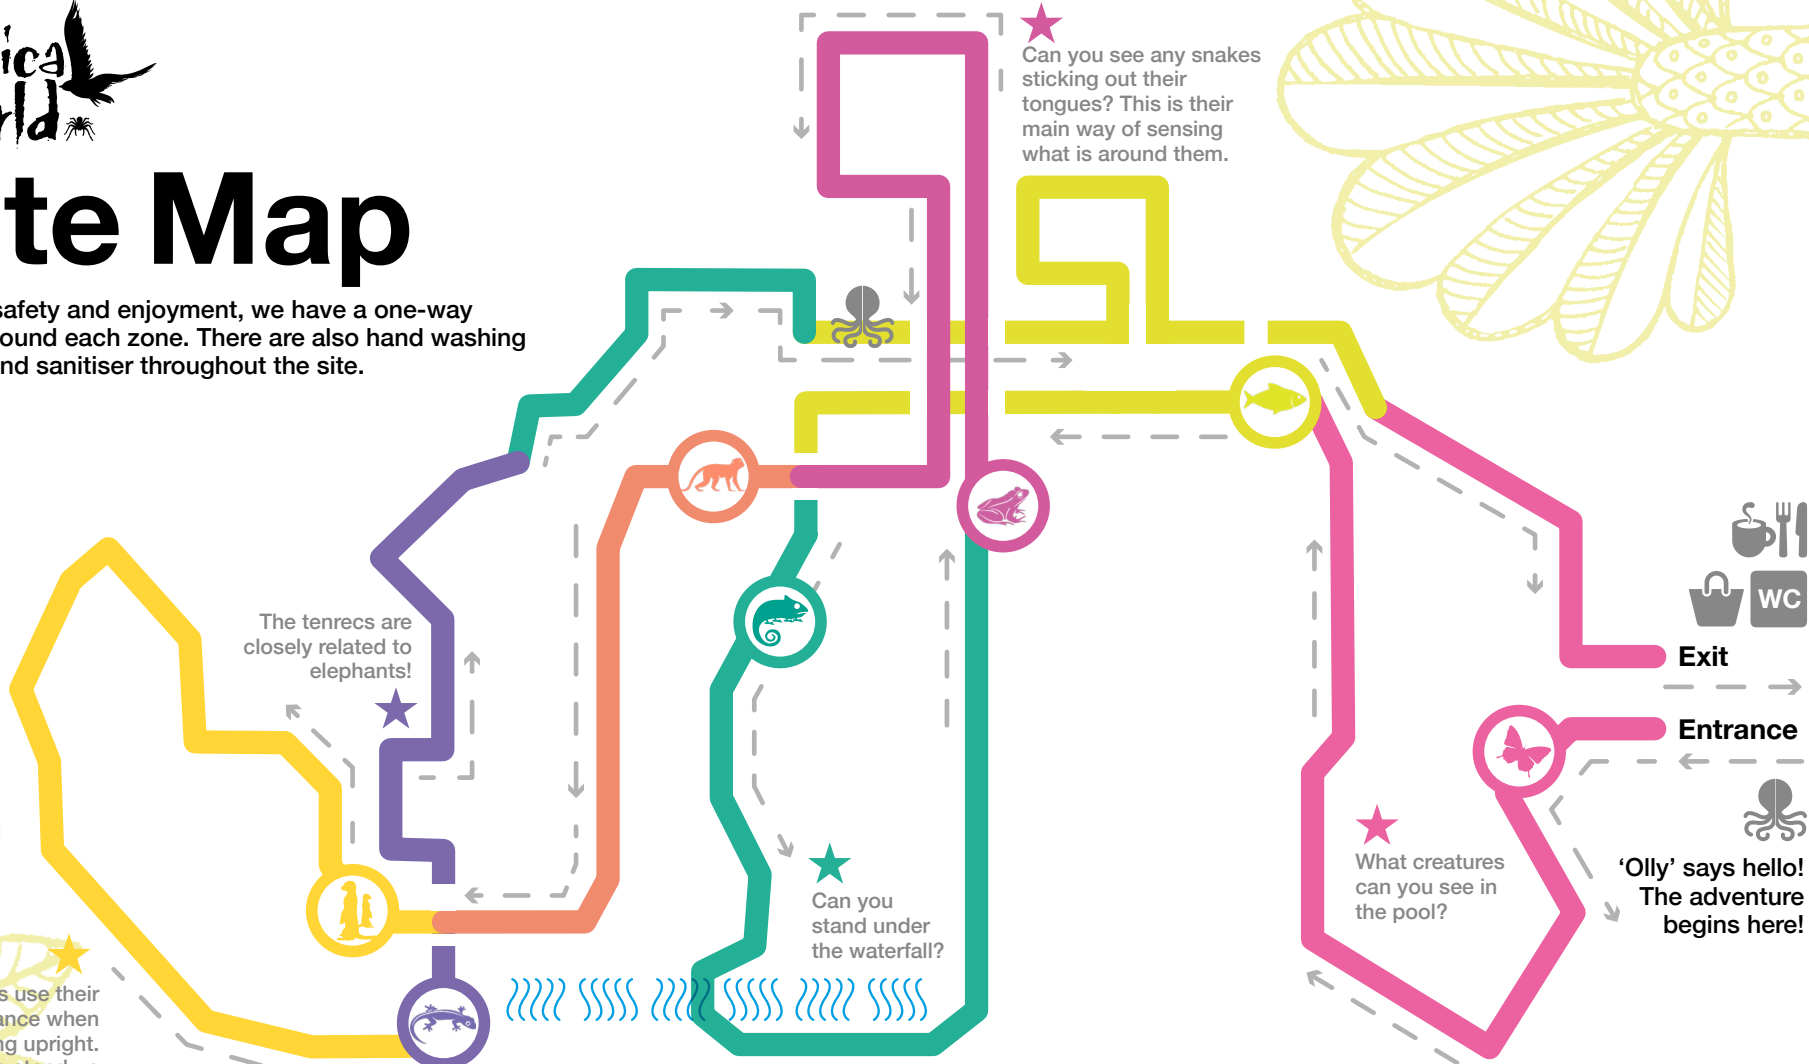

# Site Map

For your safety and enjoyment, we have a one-way system around each zone. There are also hand washing stations and sanitiser throughout the site.

★ Can you see any snakes sticking out their tongues? This is their main way of sensing what is around them.

★ The tenrecs are closely related to elephants!

★ Can you stand under the waterfall?

★ What creatures can you see in the pool?

★ 'Olly' says hello! The adventure begins here!

★ Meerkats use their tails to balance when standing upright. They often stand up in the morning to absorb heat on their bellies after a long cold desert night.

★ 1 in 4 of the ingredients used in our medicines come from rainforests.

- Butterfly House
- Aquarium
- Waterfall House
- Creature Corner
- Rainforest Canopy
- Desert House
- Creature Cavern

Conservation · Education · Fun!