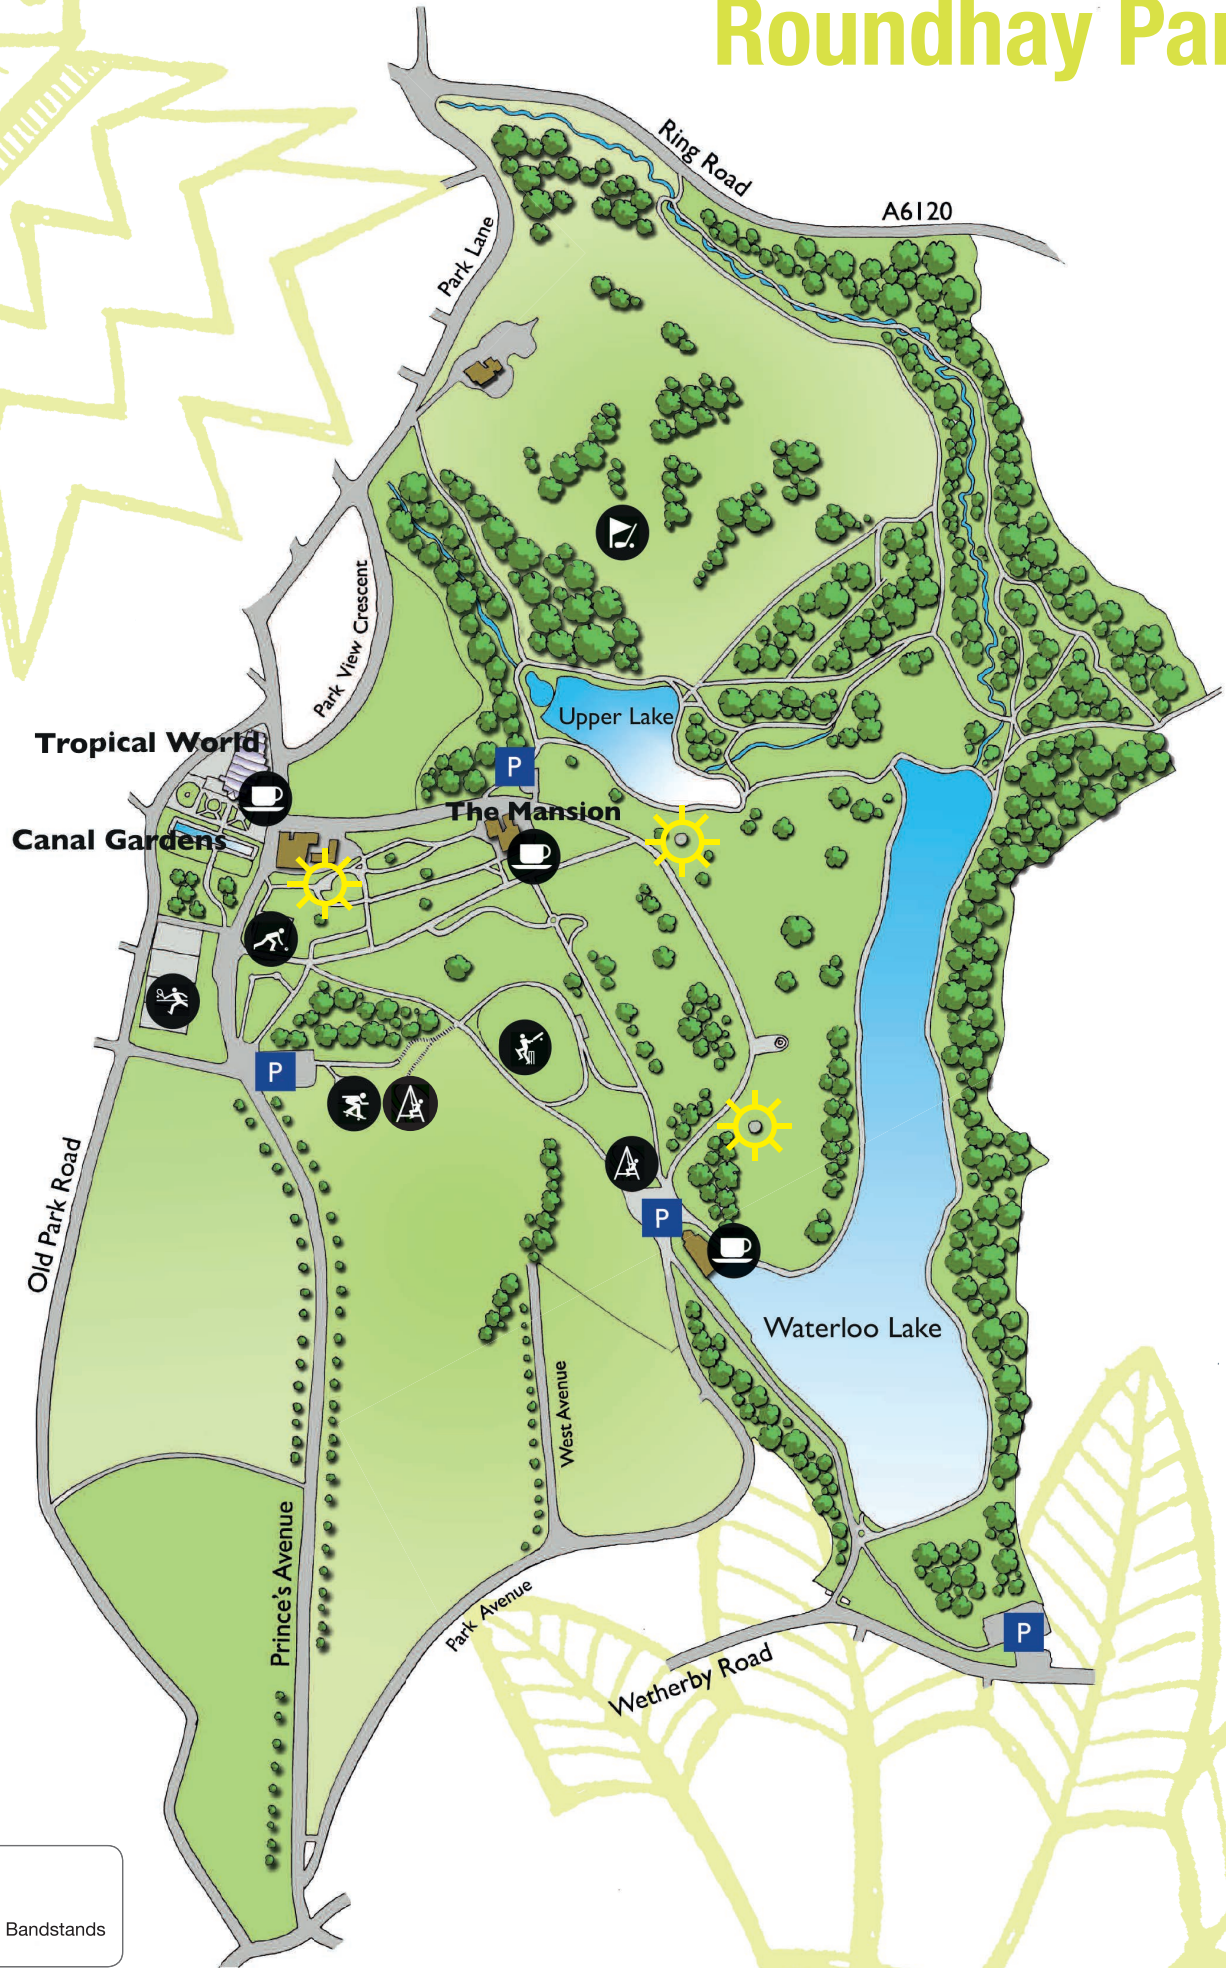

Roundhay Park

KEY

 Bandstands